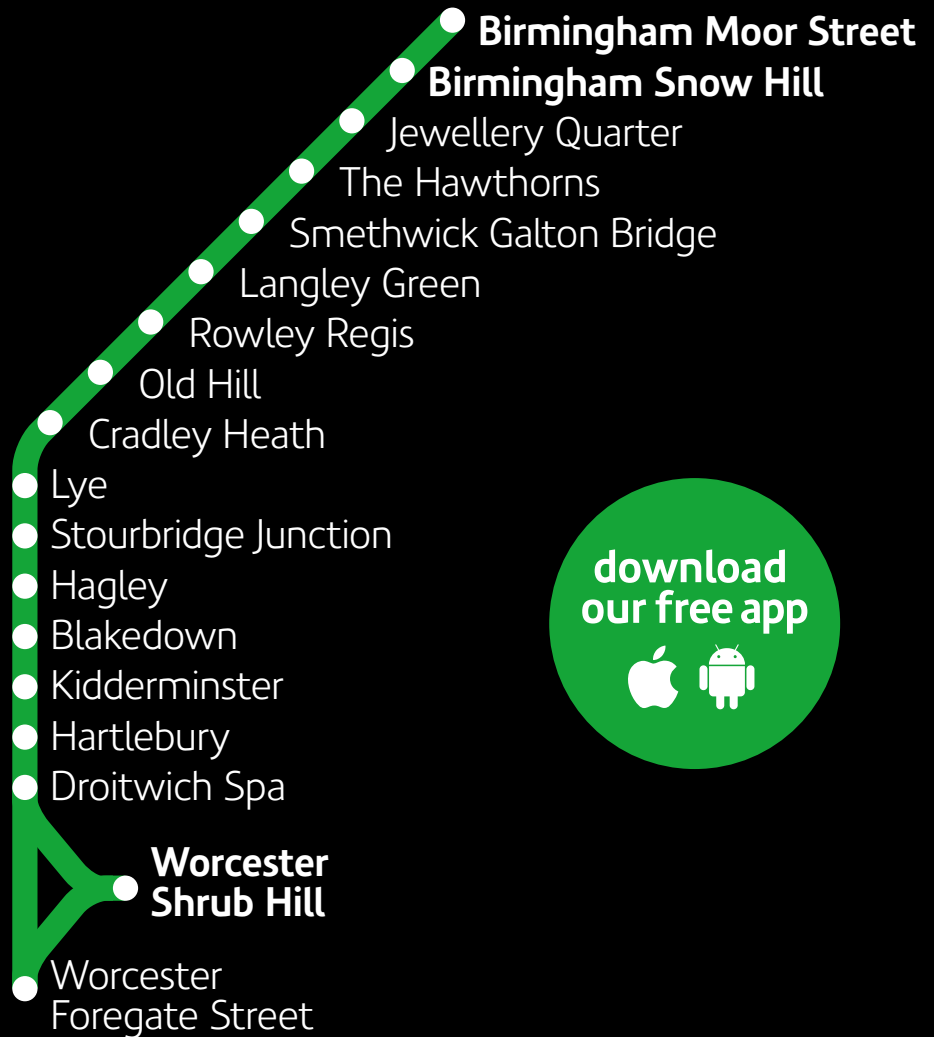

# train times

21 May to 9 December 2017

download  
our free app

Including details of direct trains to/from Stourbridge Junction (Stourbridge Town), Kidderminster and Worcester, and connections to Shrewsbury, Liverpool and Birmingham International at Smethwick Galton Bridge